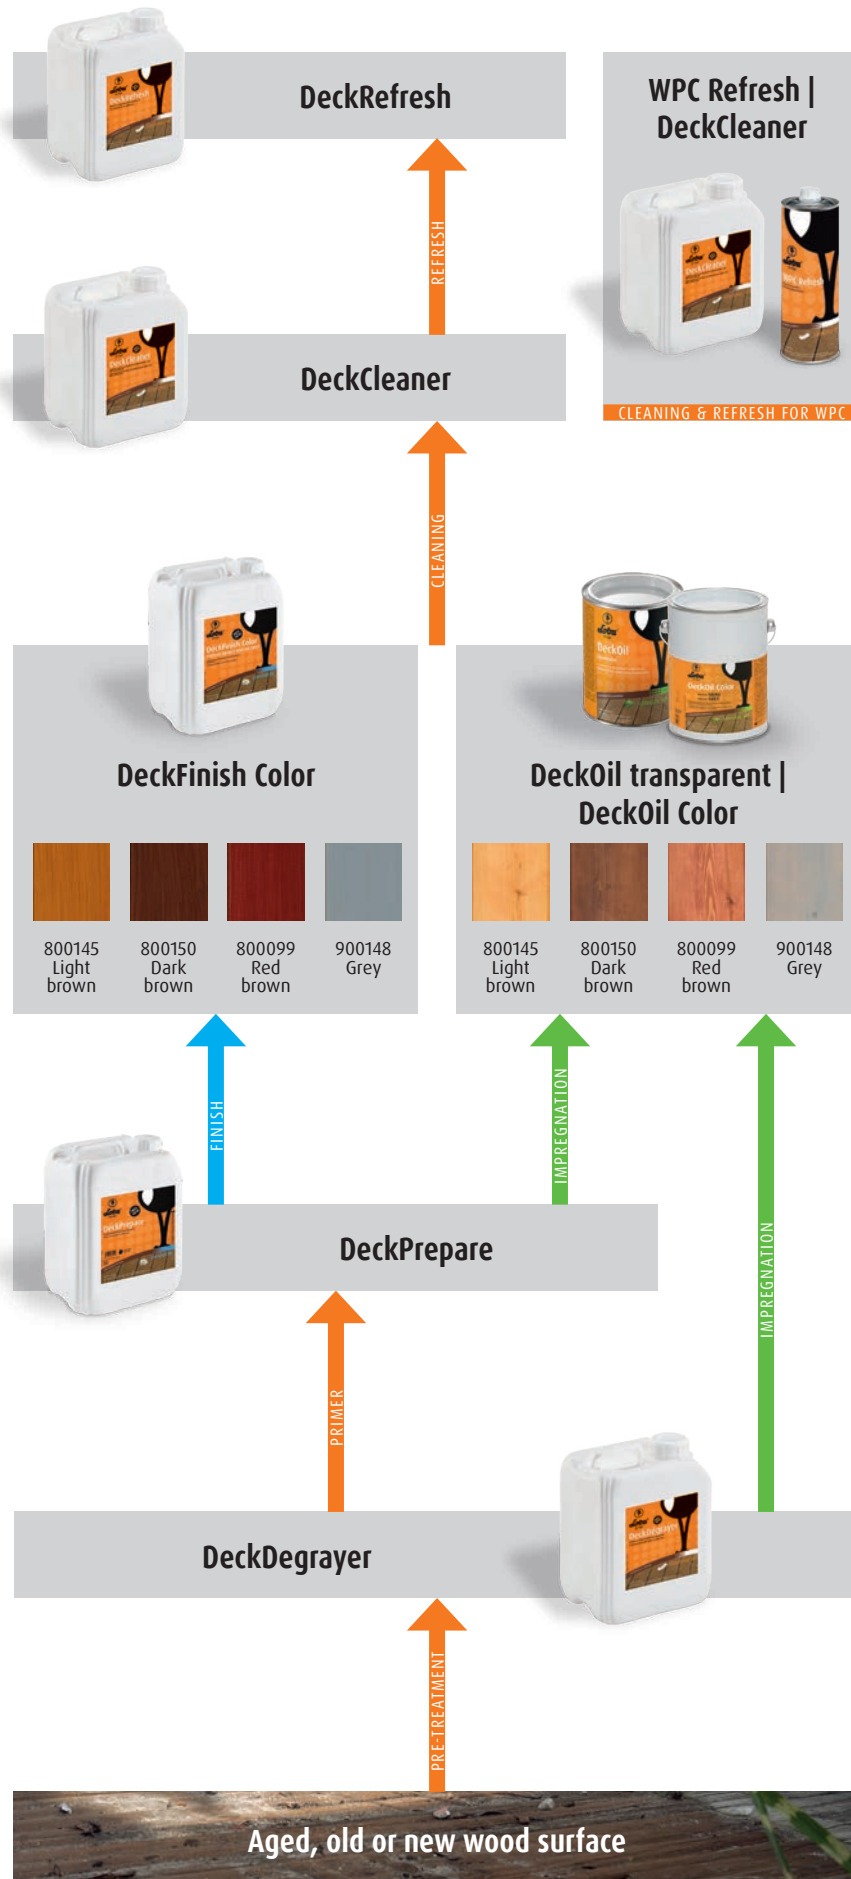

The Deck Line

Beauty and protection for the whole season

From deep cleaner to finish and oil to cleaning and care – the Deck Line fulfills every possible wish for outdoor wood or WPC. With LOBA, your customer's favorite spot will withstand all weathers.

The Deck Line for outdoors.

Very easy to use:

Video tips
for application

Quick refresh

DeckRefresh & WPC Refresh

- Thorough care for wood and WPC surfaces
- Produces a rich look and intensifies the color
- For a simple mid-season refresh – no deep cleaning needed

Simple cleaning

DeckCleaner

- Versatile: Can be used for maintenance or intensive cleaning
- Very economical to use
- Ideal for oil-treated and finished wood as well as WPC

Long-lasting finish

DeckFinish Color

- 1K waterbased finish for wooden surfaces
- Especially long-lasting, reliable protection against UV radiation, frost and moisture
- Fast application – short drying time
- Increased walking safety, ideal for work and barefoot areas (DIN 51130 / DIN 51097)